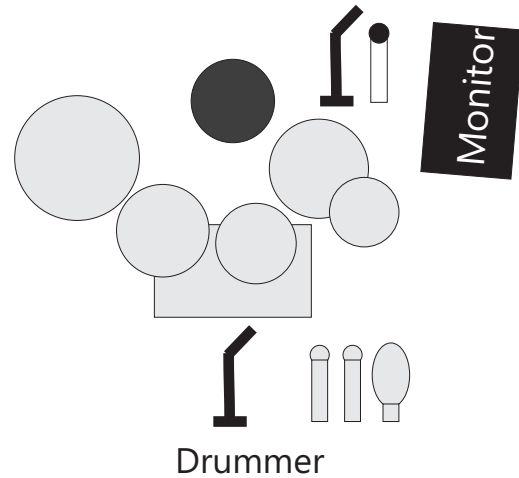

St. James' Gate Stage Plot

- Input List
- 1 Kick Drum
 - 2 Snare
 - 3 Flr. Tom
 - 4 Bass
 - 5 Dwayne Bouzouki
 - 6 Glenn Mandolin
 - 7 Dwayne Acoustic
 - 8 Glenn Acoustic
 - 9 Dave Electric
 - 10 Justin Electric
 - 11 Bodhran
 - 12 Accordion
 - 13 Bagpipe
 - 14
 - 15
 - 16
 - 17 Bass Vocal
 - 18 Vocal 1
 - 19 Vocal 2
 - 20 Guitar Vocal
 - 21 Vocal/Whistle
 - 22 Drum Vocal